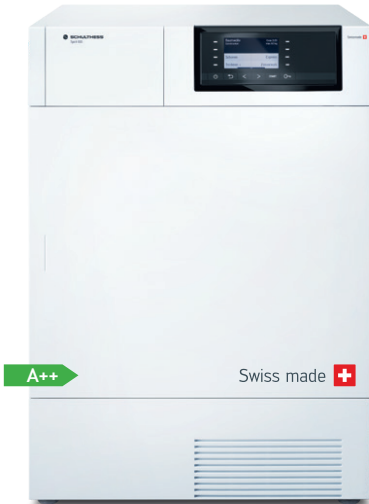

OUTSTANDING.

In design and innovation.

For easy-goers

Spirit 610 – Perfect Dry

Model for gentle laundry drying. Large 4.3" colour display, 1 up to 8 kg capacity, time preset up to 7 weekdays and separate time programme from 10 to 150 minutes.