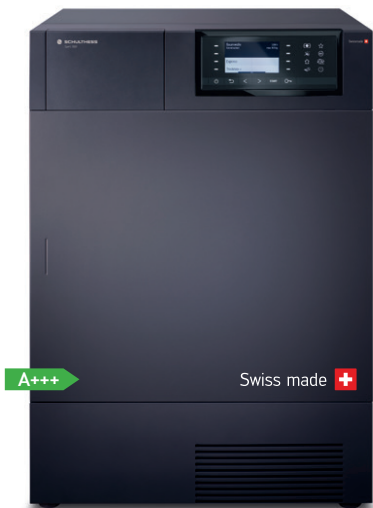

# For design lovers

Spirit 660 – Titan Rock

Model for gentle laundry drying. Large 4.3" colour display, 1 up to 8 kg capacity and LED drum lighting, time preset up to 7 weekdays and separate time programme from 10 to 150 minutes.