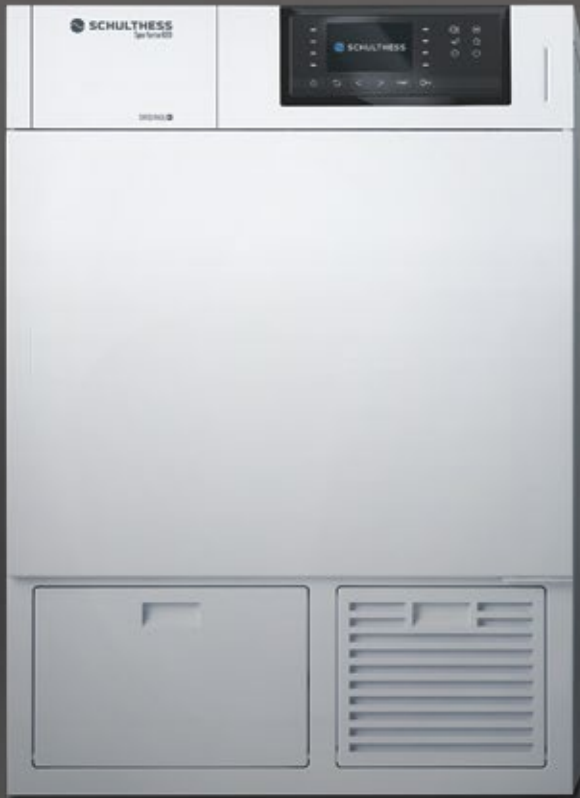

For busy tenants

Superforte 830

Equipment

Energy efficiency class A+
Load capacity 1–8 kg
4,3" colour display with touch operation
LED drum lighting
23 languages
Excellent noise insulation,
max. 66 dB(A)

Programmes

Mixed laundry
Shirts/Blouses
Jeans
Synthetics
Wool-Finish
Sportswear
Down/Pillow
Impregnate
Options: PrePaid – Cash-Card –
washMaster payment system