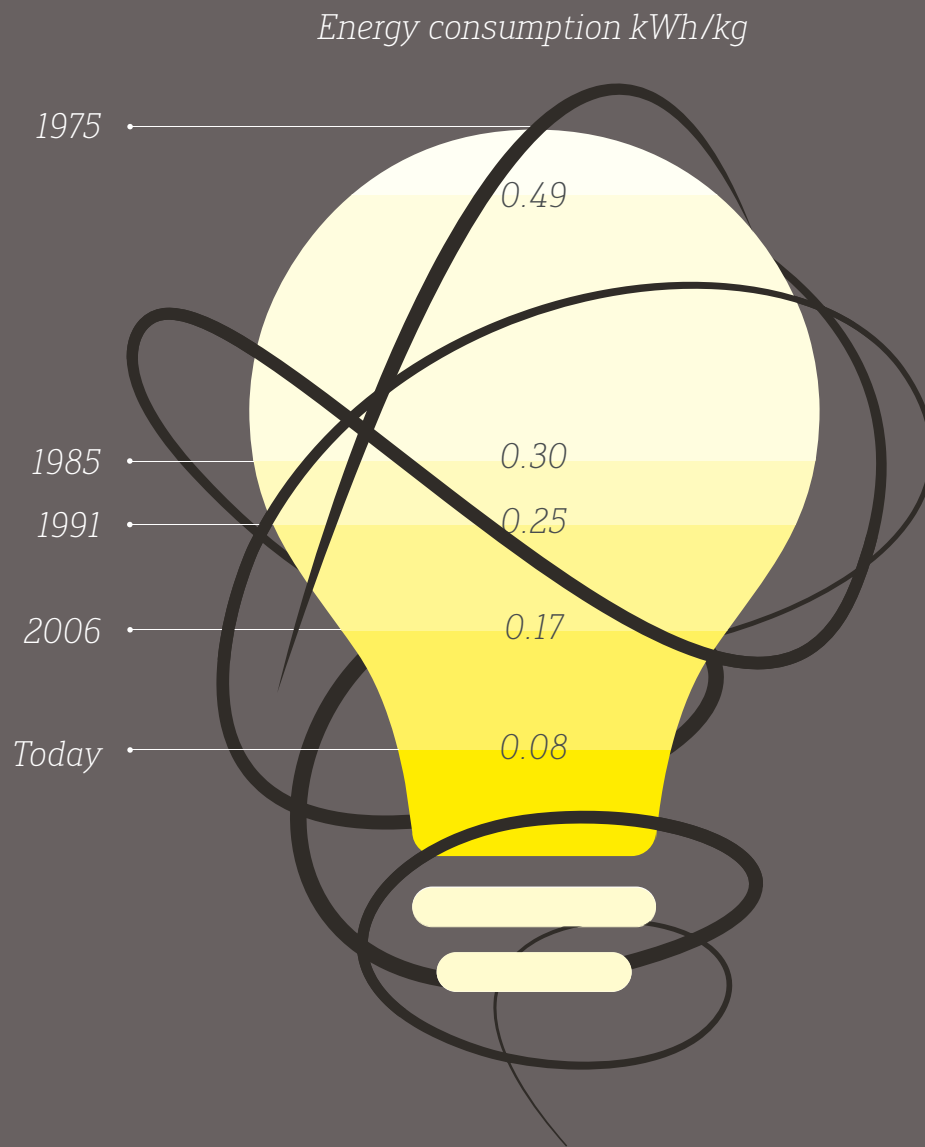

Silent-motor

The Silent-motor is a real innovation: the clever design makes it practically maintenance-free and it ensures powerful washing. It is also responsible for the outstanding energy efficiency of the machines (up to A) and their extreme durability even at high spin speeds – all this at a minimum noise level.

3D-Washing

The unique 3D washing drum moves the laundry in three dimensions: from top to bottom, from left to right and from front to back. The developers of the Schulthess Spirit focussed especially on the washing drum during development. The carriers that move the textiles in the drum are specially shaped and arranged. Thanks to direct water rinsing, the laundry is wetted faster with the precisely tempered water and detergent and the washing process starts earlier. The very fine drum perforation ensures fast exchange of the water and extremely thorough washing yet gentle care of the laundry.

Sustainable cleanliness.

Impressive: energy and water consumption of Schulthess machines has been reduced by a factor of almost 7 in the last 40 years.

Whereas in 1975 a washing machine still needed 55 litres of water per kilogram of laundry, today it needs 88% less,