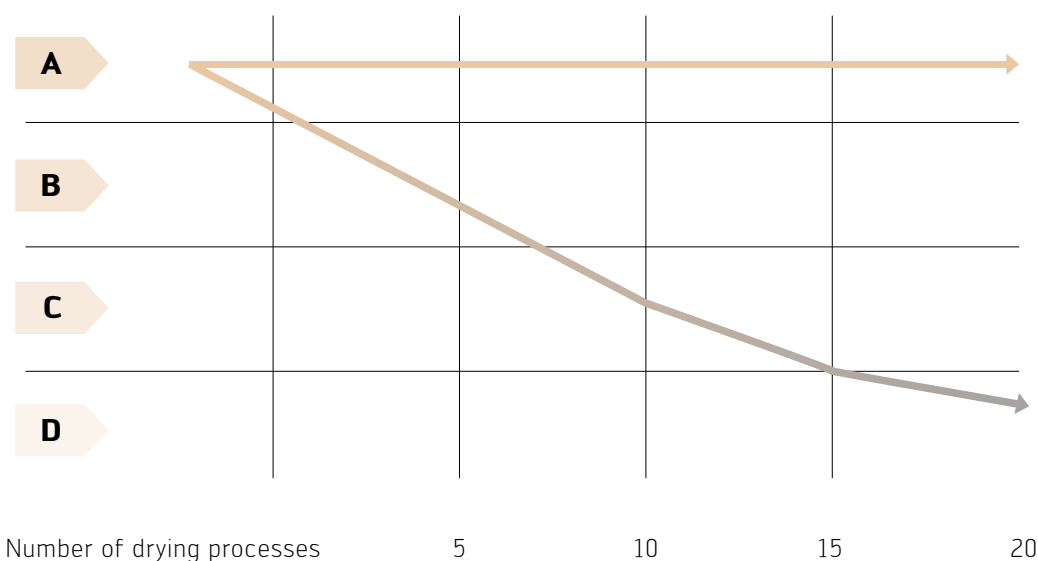

Fresh laundry – home and dry

Minimum cleaning effort

Our dryers operate with low wear and are maintenance-free. With Autoclean, the system is automatically cleaned during and after the drying process, preventing blockages and guaranteeing a perfect, constant drying performance.

Comfortably loaded

To make loading particularly easy, the doors of our units can be opened up to an angle of 180 degrees – to the left or right. The clever drum lighting provides support during loading and unloading.

Efficiency class

Schulthess-Spirit Autoclean: the self-cleaning system ensures consistently low energy consumption and perfect drying performance.

Dryer without self-cleaning: the energy efficiency decreases if the condenser is not cleaned.