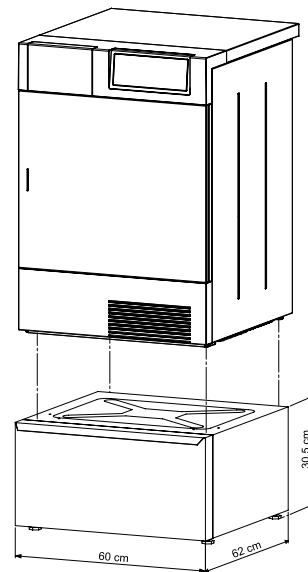

2 in 1: machine base and drawer

The stable base allows comfortable and ergonomic loading and unloading of the machine thanks to the pull-out drawer integrated in the base. The drawer offers plenty of space for laundry detergents, care products, and other items.