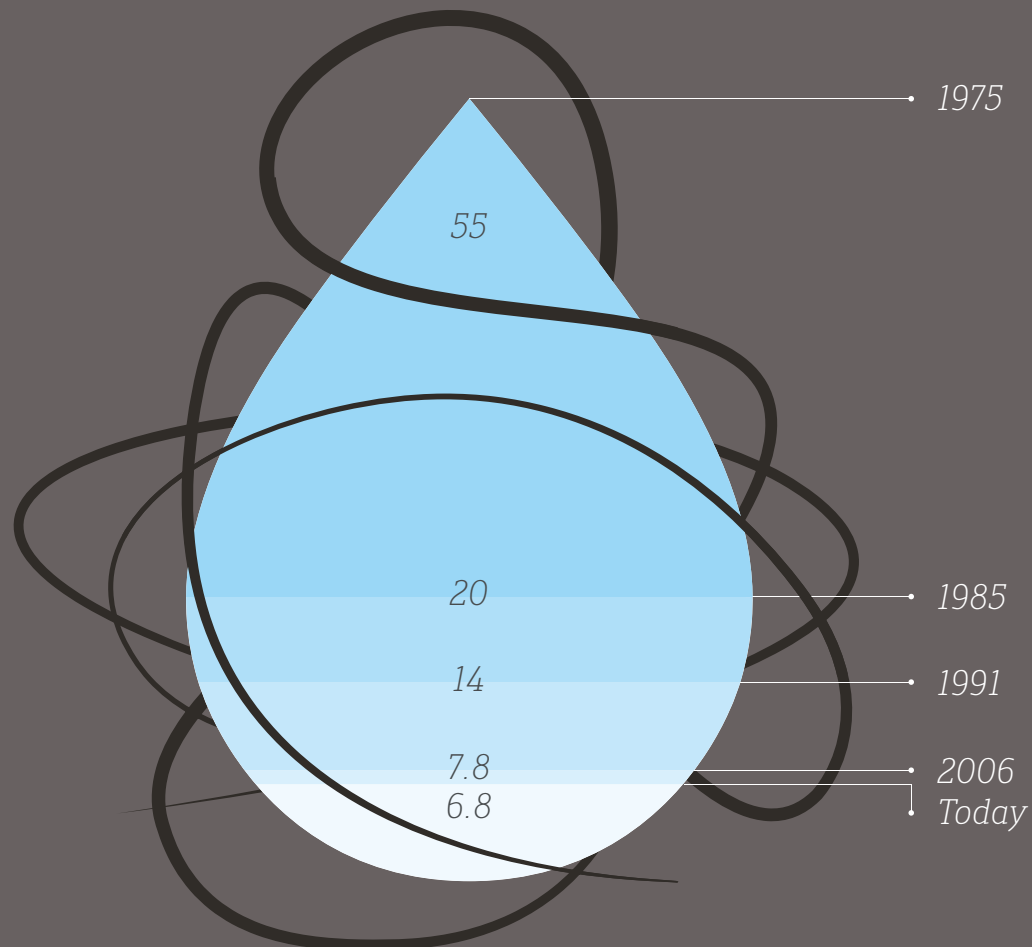

Impressive: energy and water consumption of Schulthess machines has been reduced by a factor of almost 7 in the last 40 years.

Whereas in 1975 a washing machine still needed 55 litres of water per kilogram of laundry, today it needs 88% less,

namely just 6,8 litres. The cutback in energy consumption is equally astonishing: in 1975, one kilogram of laundry required 0,49 kWh, today it only requires 0,08 kWh. Anyone who chooses a Schulthess therefore washes with the highest level of sustainability.

Water consumption l/kg