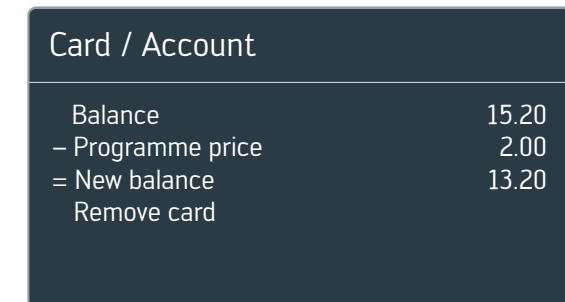

2. The control panel will now show you the available balance on your card.

3. Press OK to complete the check.

Wash and dry

1. Check that the machine is free by inserting the card into the slot.

2. Load the machine with your laundry and add the detergent.
3. Now select the desired programme. The price and programme duration is displayed on the control panel.
4. When you have selected the programme, confirm by pressing the START button.

5. The following will now be displayed on the control panel:

6. Insert the prepaid card into the slot.

7. The control panel will now display the price charged for this and the remaining balance on your card.